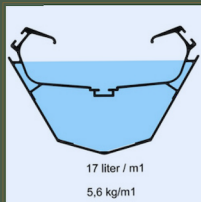

NEW ROVERO ROLL-AIR GUTTER

Aluminium gutter
for the Roll-Air Cabrio
greenhouse.

- Sustainable (low CO2 Footprint)
- Longer life span
- Less maintenance
- Super strong (100 kg snow load)
- 90% Less couplings points.
- Capacity to hold 85 % more water than average gutter.
- 32% less weight
- 90% less potential leaking points!
- suitable for water recycling