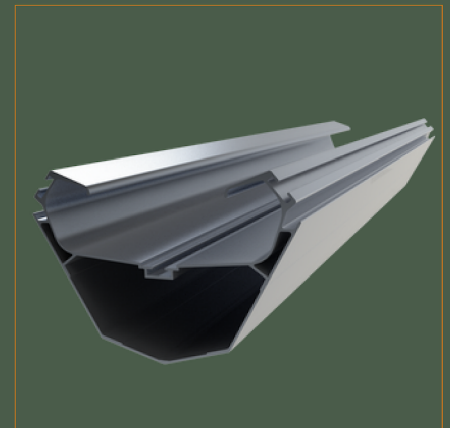

NEW ROVERO ROLL-AIR GUTTER

Aluminium gutter
for the Roll-Air Cabrio
greenhouse.

- Sustainable (low CO2 Footprint)
- Longer life span
- Less maintenance
- Super strong (100 kg snow load)
- 90% Less couplings points.
- Capacity to hold 85 % more water than average gutter.
- 32% less weight
- 90% less potential leaking points!
- suitable for water recycling

Easy installation

Snowload 100kg

light weight

Available starting August 2023 - Contact us at sales@rovero.com for more information or visit our website www.rovero.com