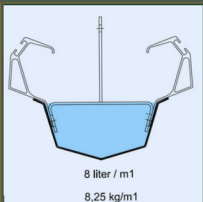

NEW ROVERO ROLL-AIR GUTTER

Aluminium gutter
for the Roll-Air Cabrio
greenhouse.

- Sustainable (low CO2 Footprint)
- Longer life span
- Less maintenance
- Super strong (100 kg snow load)
- 90% Less couplings points.
- Capacity to hold 85 % more water than average gutter.
- 32% less weight
- 90% less potential leaking points!
- suitable for water recycling