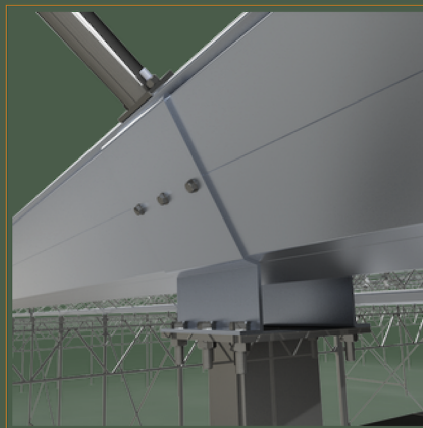

NEW ROVERO ROLL-AIR GUTTER

Aluminium gutter
for the Roll-Air Cabrio
greenhouse.

- Sustainable (low CO2 Footprint)
- Longer life span
- Less maintenance
- Super strong (100 kg snow load)
- 90% Less couplings points.
- Capacity to hold 85 % more water than average gutter.
- 32% less weight
- 90% less potential leaking points!
- suitable for water recycling

Easy installation

Snowload 100kg

light weight

Available starting August 2023 - Contact us at sales@rovero.com for more information or visit our website www.rovero.com